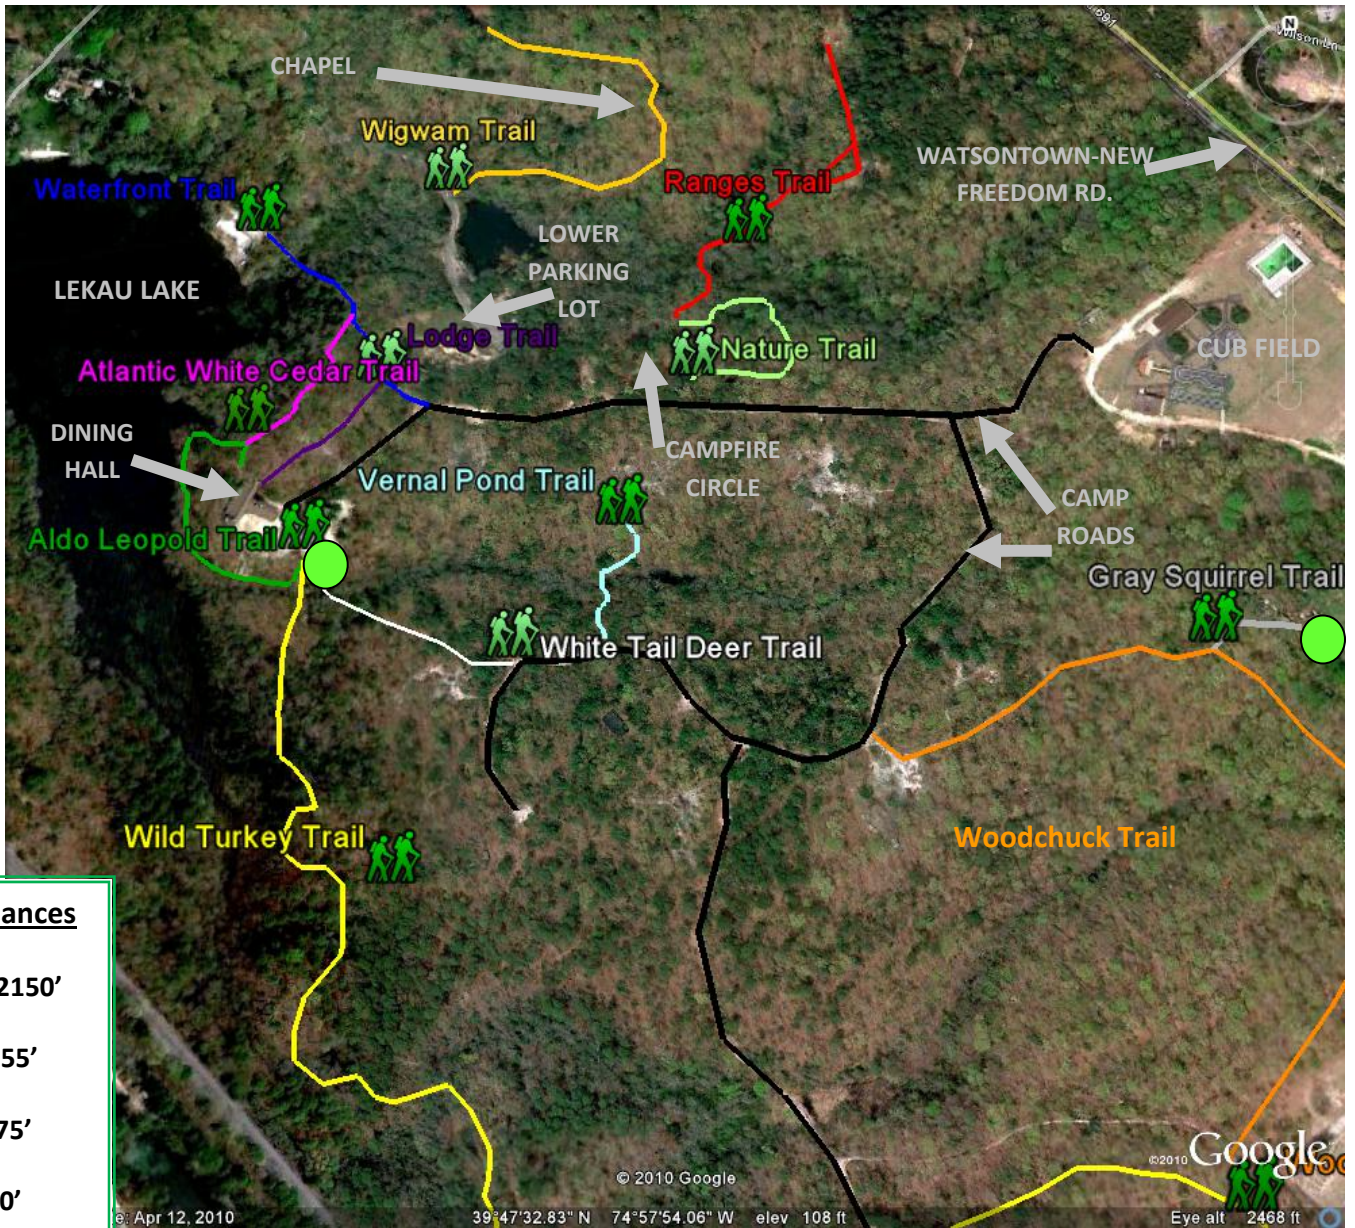

PINE HILL SCOUT RESERVATION

TRAIL SYSTEM

Trail Distances

- WCT-2150'
- GST-255'
- WT-475'
- RT-950'
- VPT-250'
- NT-350'
- LT-340'
- ALT- 830'
- AWCT-420'
- WTDT-480'
- WTT-8390'
- WWT-675'

Trail Location
Watsonstown-New Freedom Road, Pine Hill, NJ

Main Trail Heads

Trail Difficulty

Ranges Trail --- Moderate to Steep
Wigwam, Wild Turkey Trails ---Moderate
All others-easy

Trails Features

- Lake
- Stream
- Pinelands Ecosystem